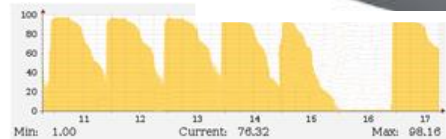

Supervision of the AnyEnergie system

- SNMP Supervision (e.g. Cacti)
- Battery cells level
- Ignition time of streetlights
- Temperatures