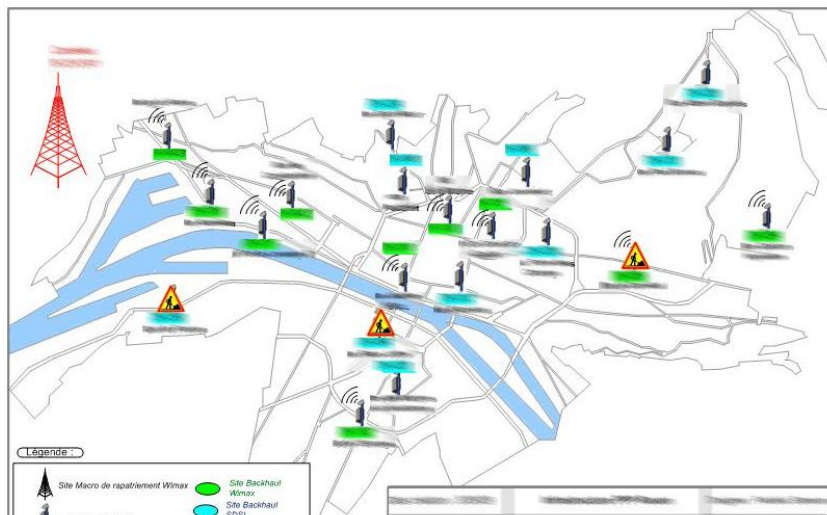

### Supervision of the AnyEnergie system

- SNMP Supervision (e.g. Cacti)
- Battery cells level
- Ignition time of streetlights
- Temperatures

- Hypervision park

# Manage alert

- Centralized control board (e.g. Nagios)
- E-Mail
- SMS
- Etc.

The screenshot displays the Nagios monitoring interface. On the left is a navigation menu with sections like 'General', 'Monitoring', 'Reporting', and 'Configuration'. The main content area is divided into several sections: